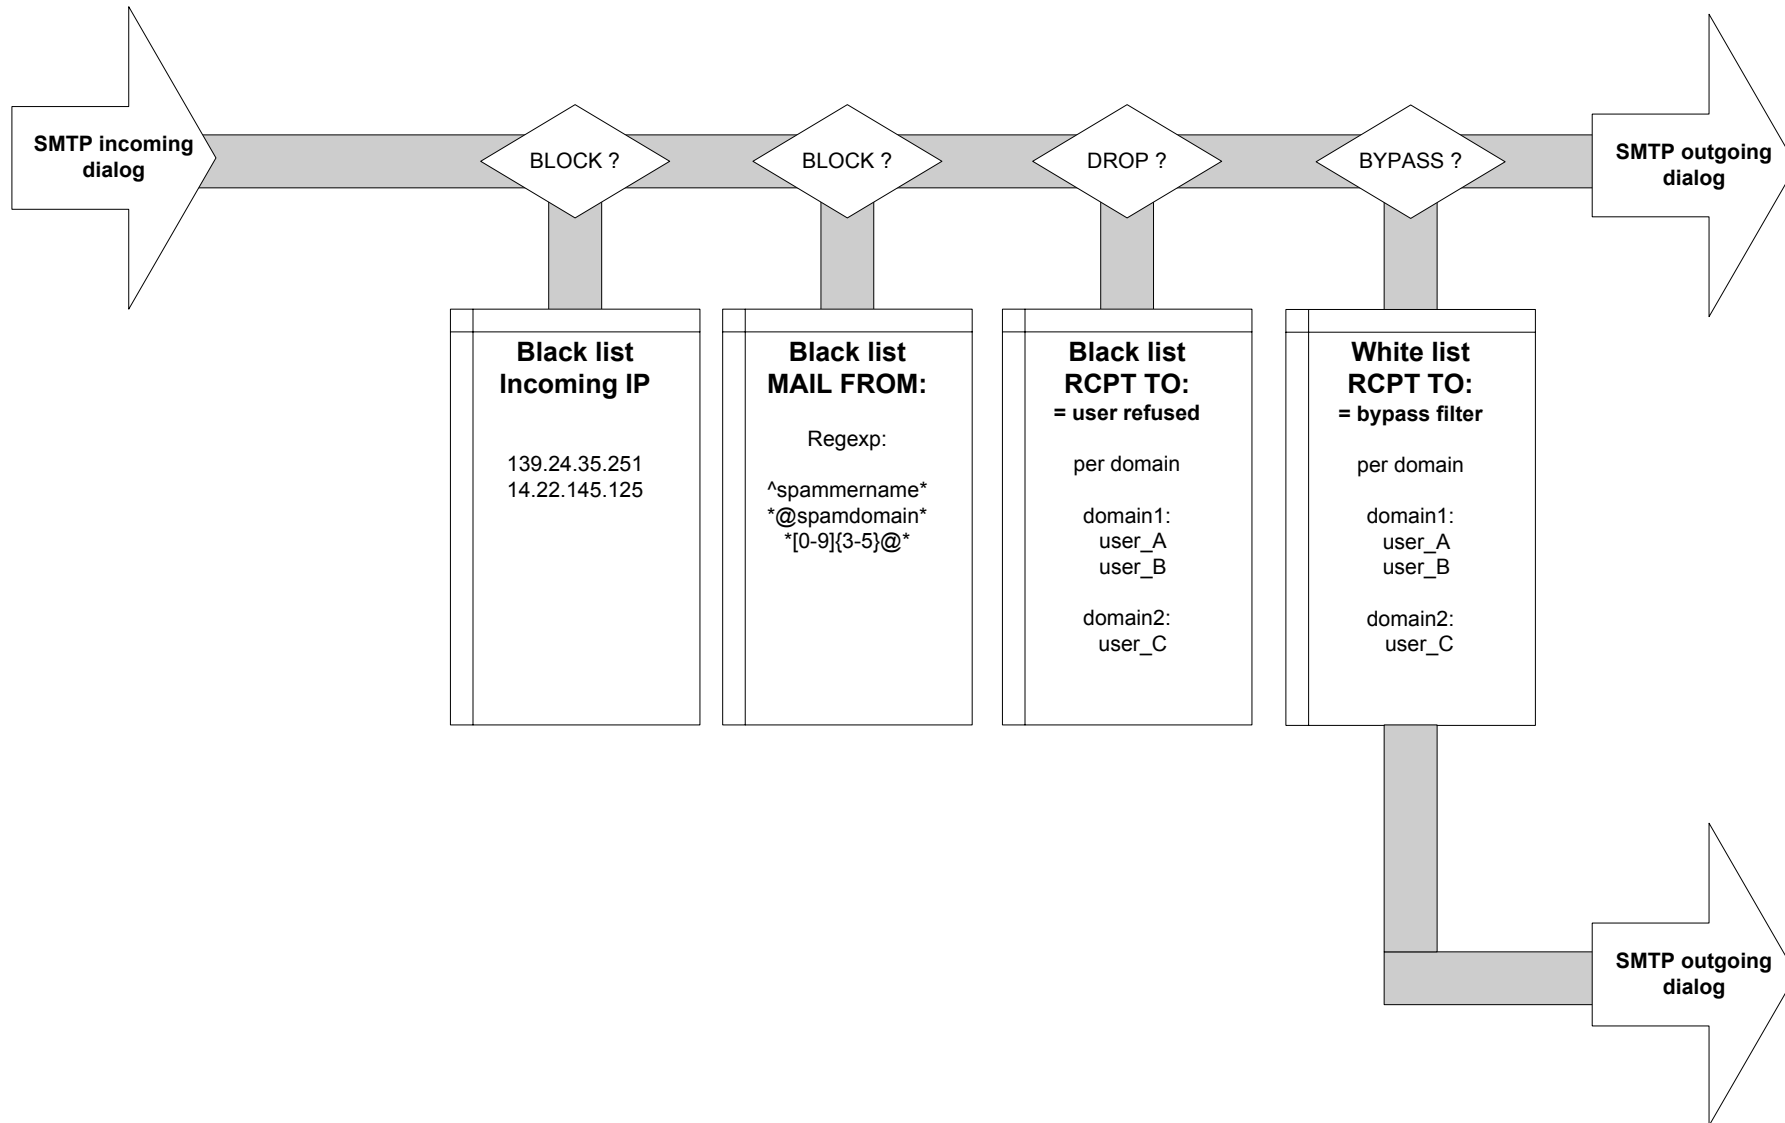

MAILCLEANER ANTISPAM APPLIANCE based on Debian Linux

EXIM - SMTPD - INCOMING

MAIN FILTERING PROCESS

QUARANTINE