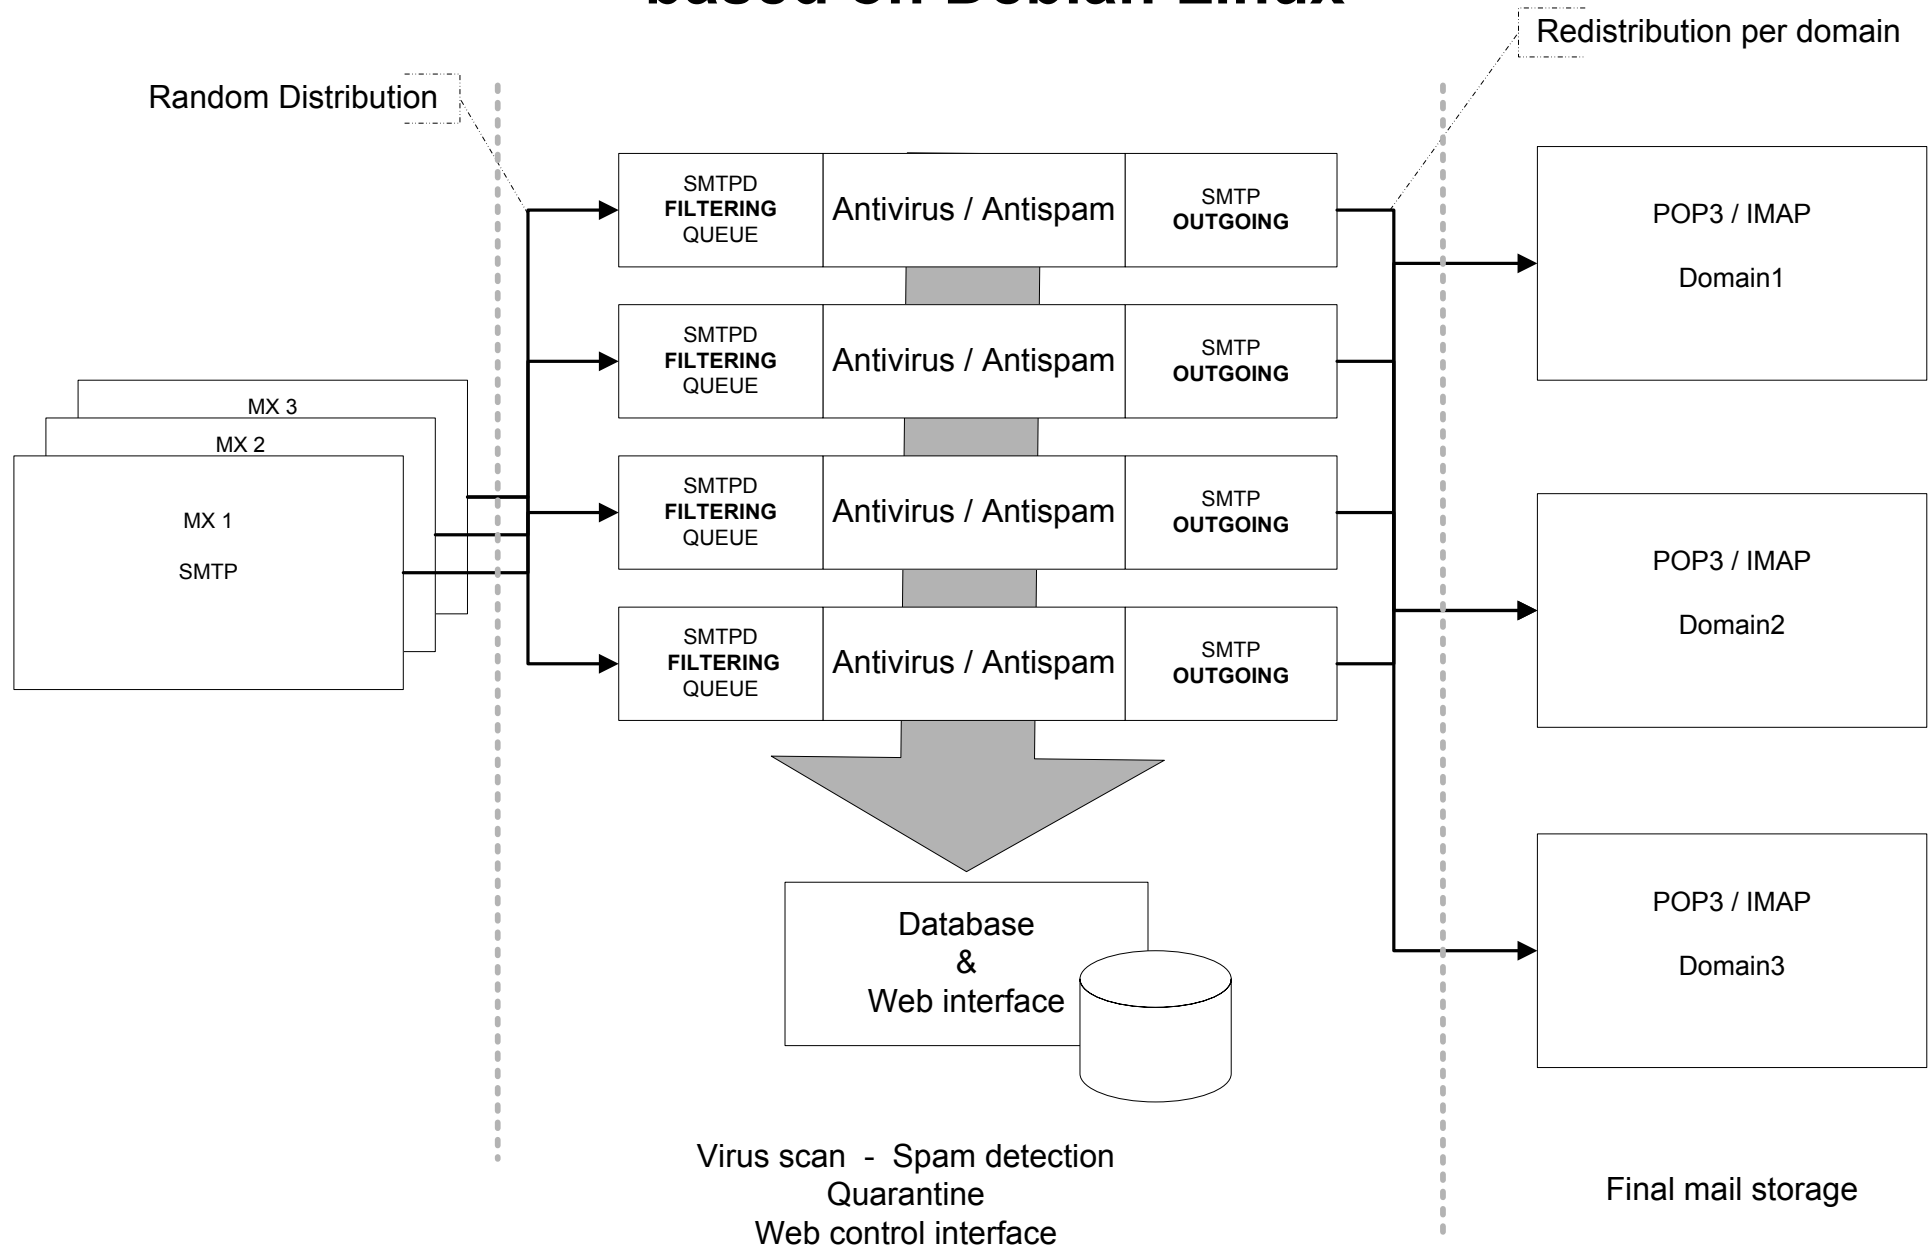

MAILCLEANER ANTISPAM APPLIANCE based on Debian Linux

EXIM - SMTPD - INCOMING

MAIN FILTERING PROCESS

QUARANTINE