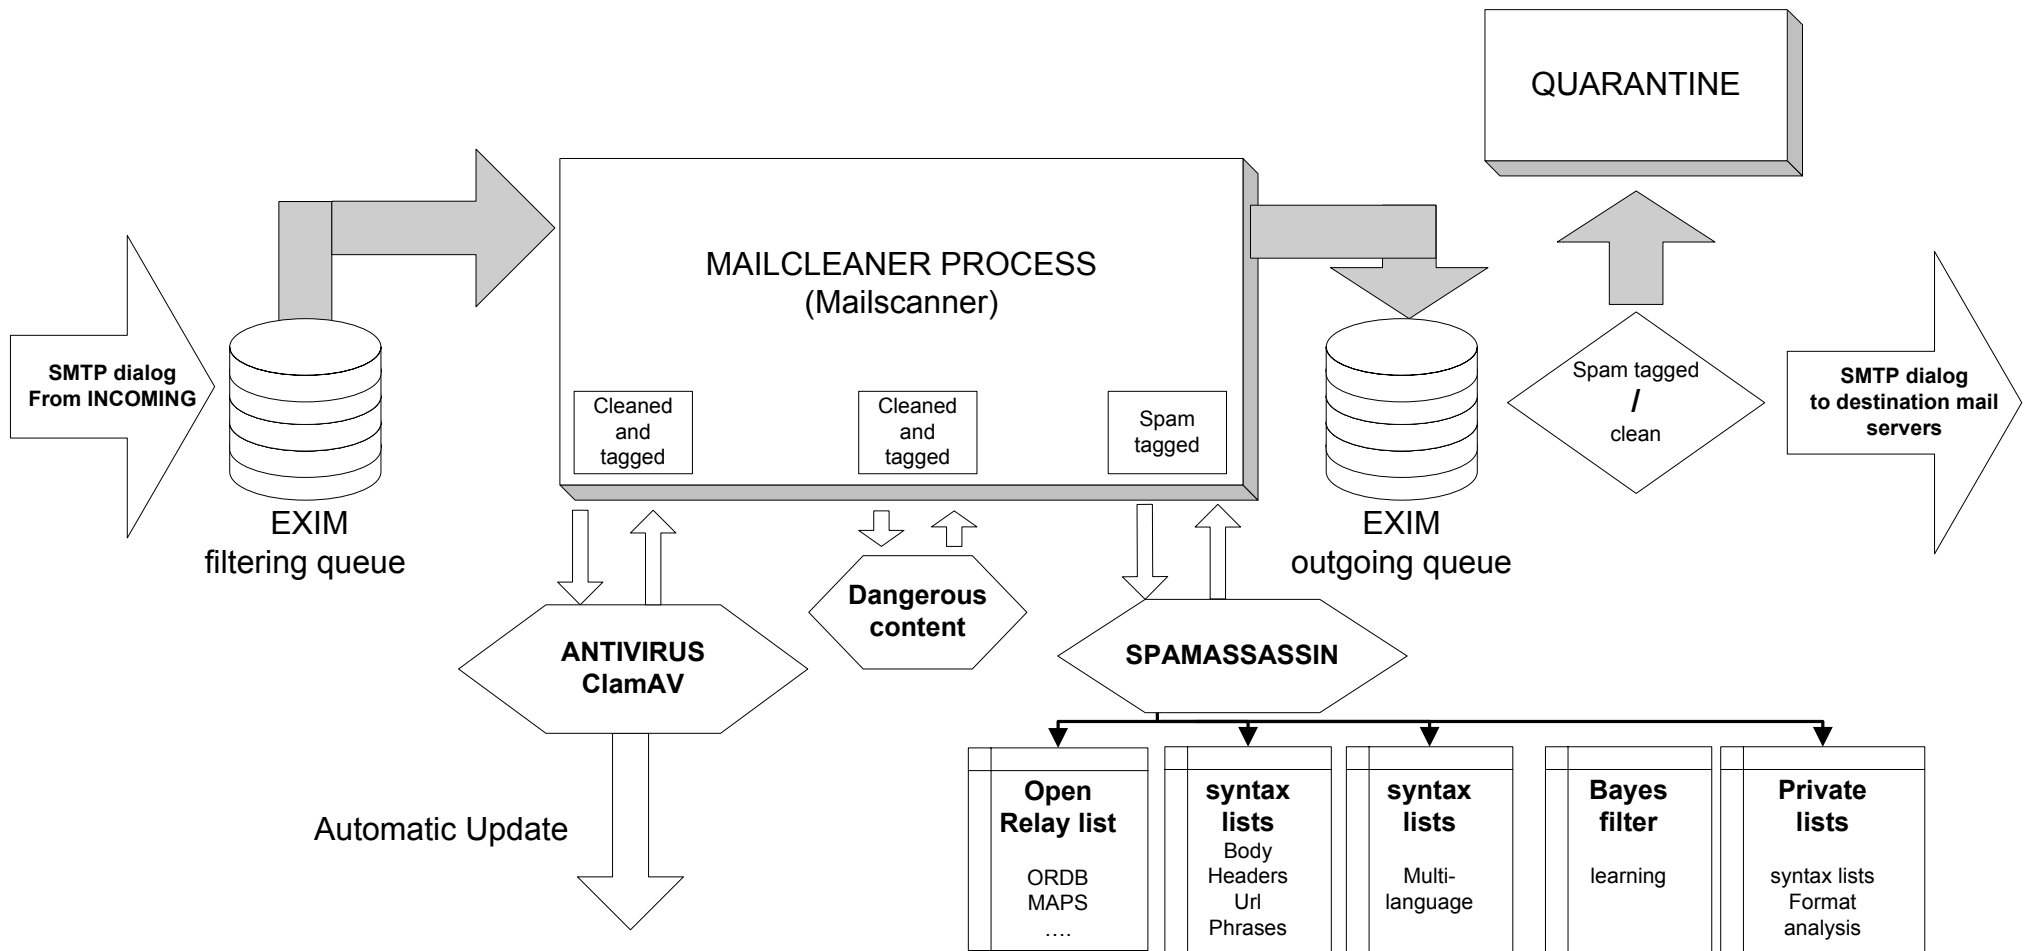

MAILCLEANER ANTISPAM APPLIANCE based on Debian Linux

EXIM - SMTPD - INCOMING

MAIN FILTERING PROCESS

QUARANTINE